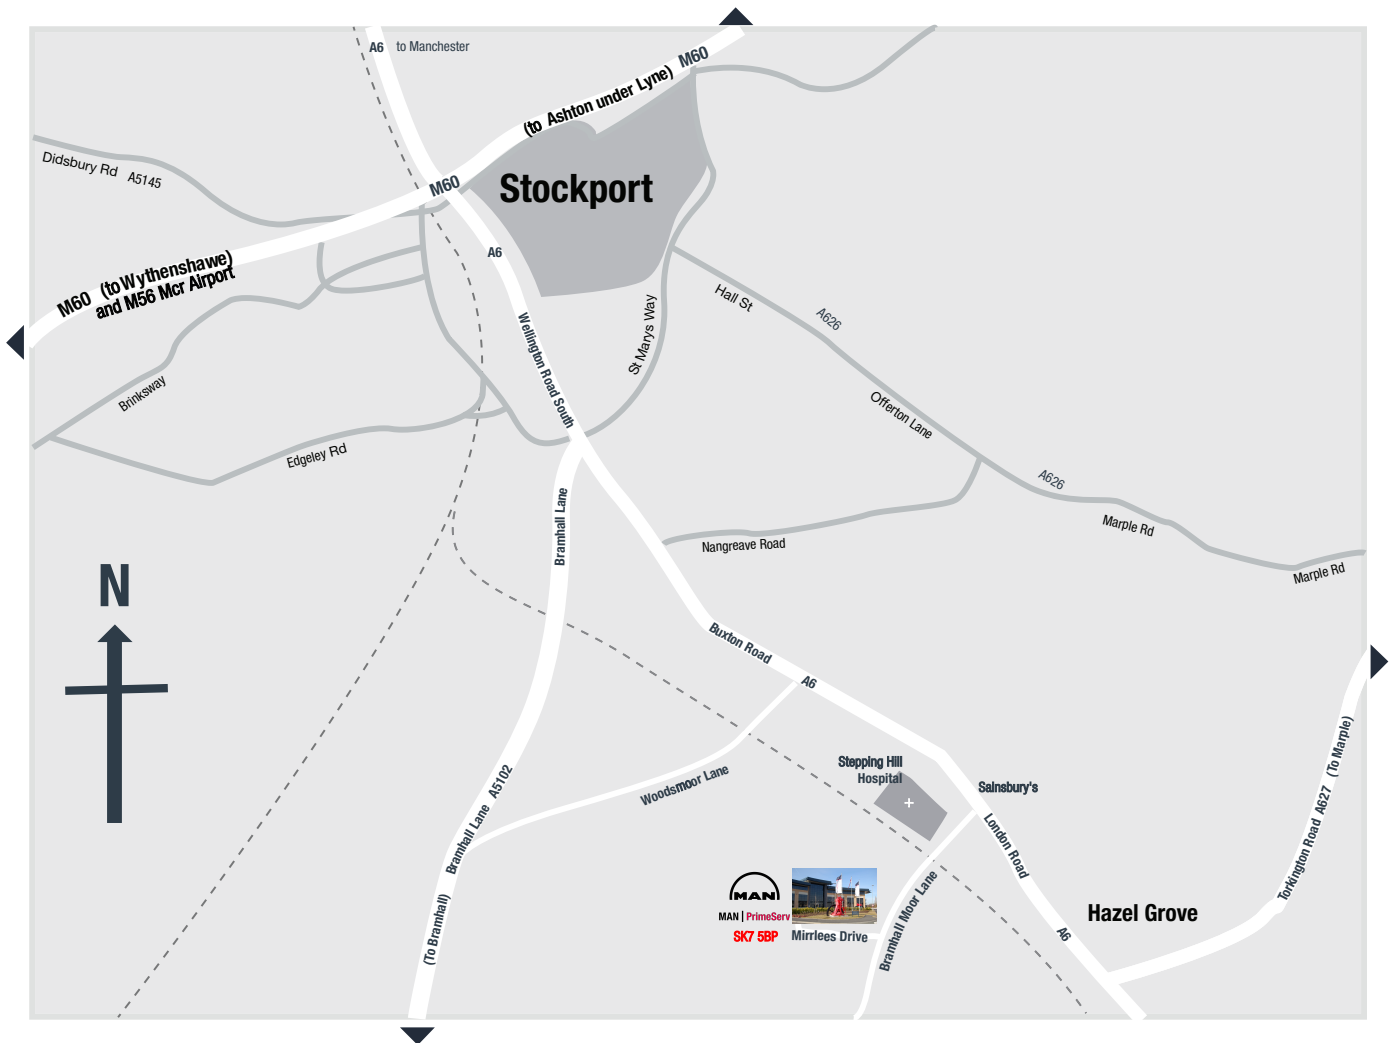

Travelling to MAN Diesel & Turbo UK Ltd Stockport

Travelling to MAN Diesel & Turbo UK Ltd

Stockport

By Air

Manchester International Airport (25 minutes by taxi)

By Rail

Stockport Railway Station (15 minutes by taxi)

By Road

From M60 : Leave M60 at Junction 1

Follow A6 signs for Stockport town centre and Buxton.

Continue southbound on the A6 for approximately 2.5 miles, passing Stockport College and Stockport Grammar School.

At the traffic lights at Sainsbury's, turn right into New Moor Lane at the George and Dragon public house (for Stepping Hill Hospital).

Continue past the hospital (on the right-hand side) over the railway bridge to the new housing development on the second small roundabout.

MAN Diesel & Turbo UK Ltd is situated on this roundabout.

Follow the entrance road - Mirrlees Drive - to the barriers.

If using SatNav, please use SK7 5AQ as a reference.

On arrival

Visitor car parking is available adjacent to Reception.